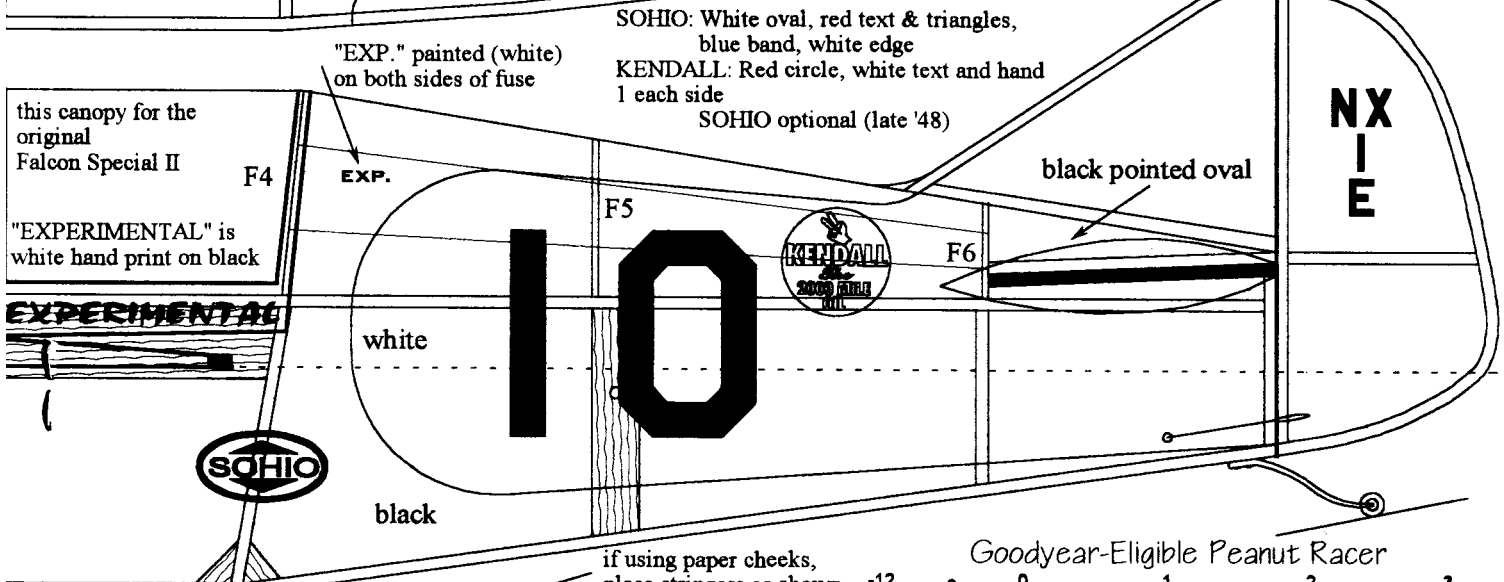

20" loop 3/32" and a 5" prop layout

Goodyear-Eligible Peanut Racer

Falcon Special II

Peanut - 3/4":1' - 9/99

Volaré Products
 7686 B Drive South Battle Creek, MI 49014-8582
 e-mail: volare@battlecreek.net
 Web Page: http://www.battlecreek.net/volare/