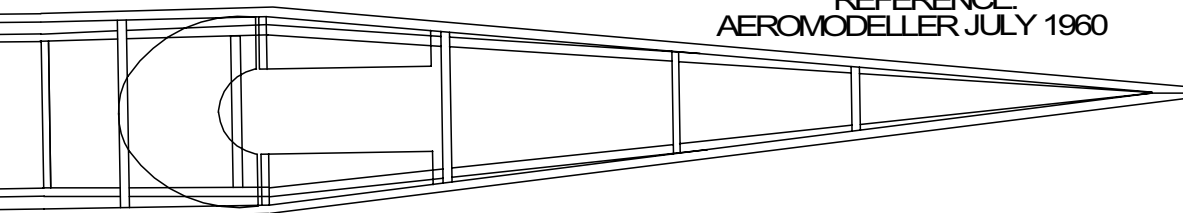

1938 PEARSON-WILLIAMS

Mr. Smoothie

FAC RUBBER SCALE

DRAWN BY: DAVID LIVESAY (2-21-1992)

REFERENCE:

AEROMODELLER JULY 1960

COLOR SCHEME: Bright Red Overall,
Lettering and Registration Numbers
Gold with Black Outline.