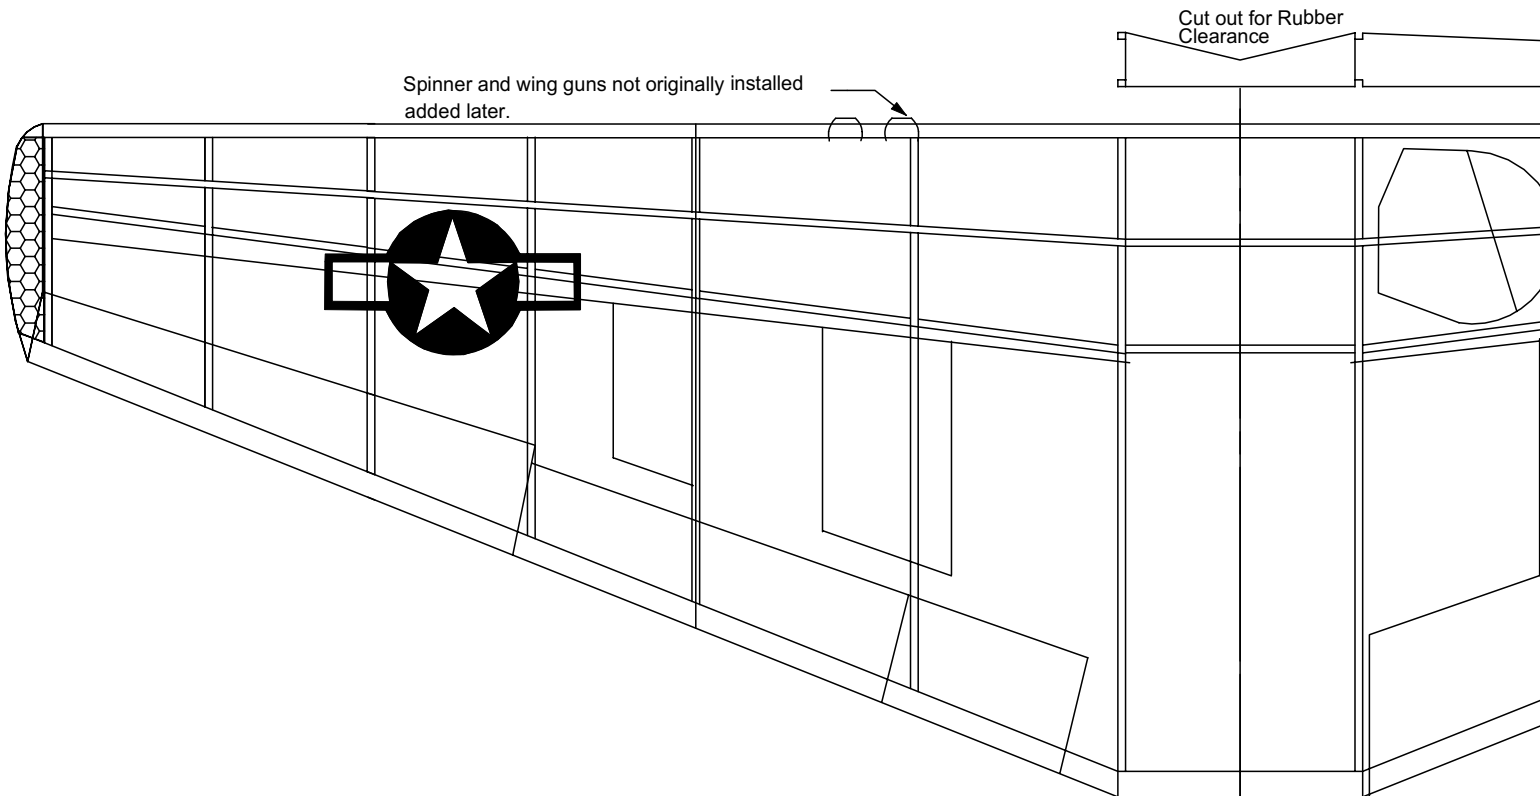

COLOR:

- Overall natural Aluminum
- Black Antiglare front of Cockpit
- Black Lettering

SCALE REFERENCES:

Wings Magazine (August 1995)

VULTEE AIRCRAFT 1932-1947

BY JONATHAN THOMPSON

VULTEE 90 / XA-41
MILITARY PROTOTYPE
PEANUT SCALE

Drawn By: David Livesay (12-11-97)