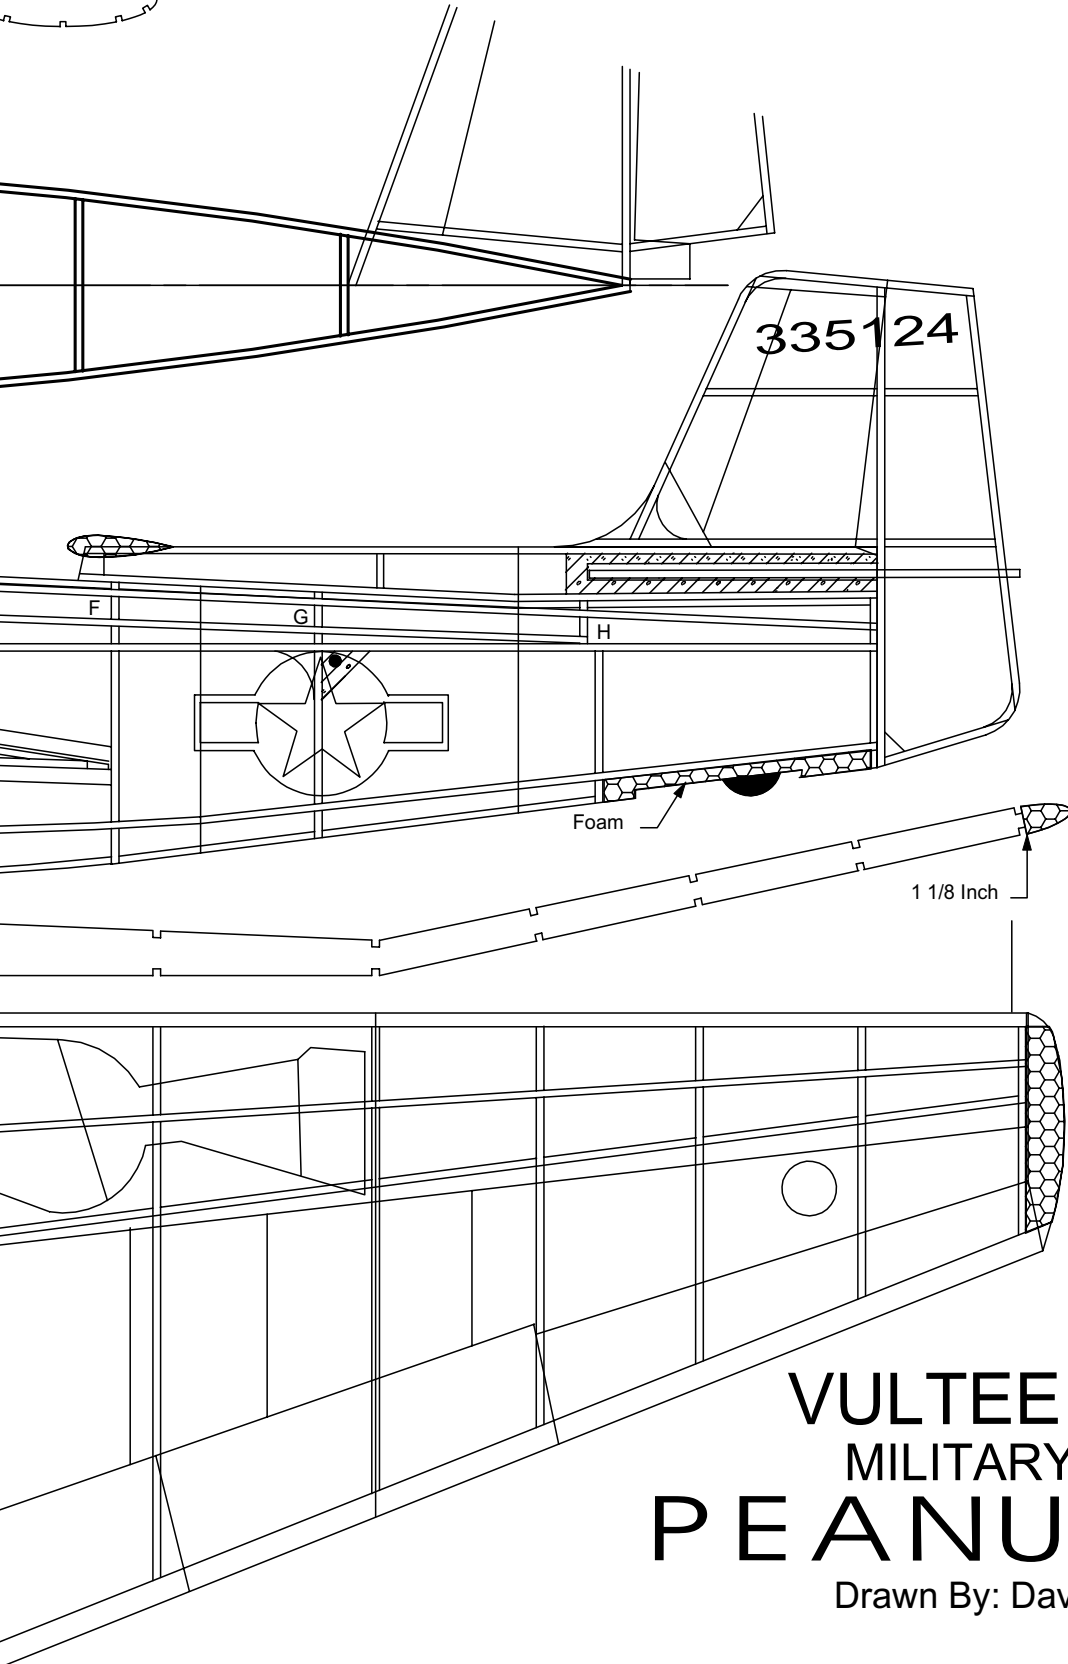

COLOR:

- Overall natural Aluminum
- Black Antiglare front of Cockpit
- Black Lettering

SCALE REFERENCES:

Wings Magazine (August 1995)

VULTEE AIRCRAFT 1932-1947

BY JONATHAN THOMPSON

VULTEE 90 / XA-41
MILITARY PROTOTYPE
PEANUT SCALE

Drawn By: David Livesay (12-11-97)