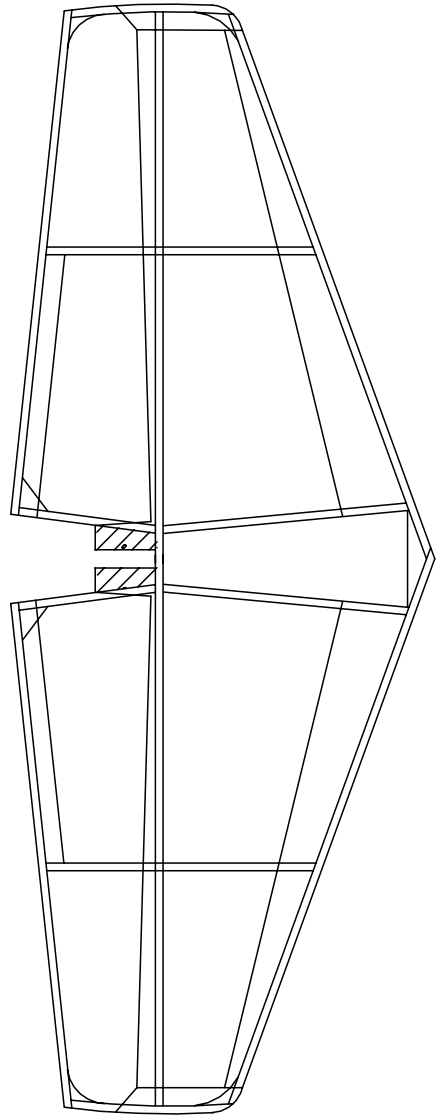

COLOR:

- Overall natural Aluminum
- Black Antiglare front of Cockpit
- Black Lettering

SCALE REFERENCES:

Wings Magazine (August 1995)

VULTEE AIRCRAFT 1932-1947

BY JONATHAN THOMPSON

VULTEE 90 / XA-41
MILITARY PROTOTYPE
PEANUT SCALE

Drawn By: David Livesay (12-11-97)