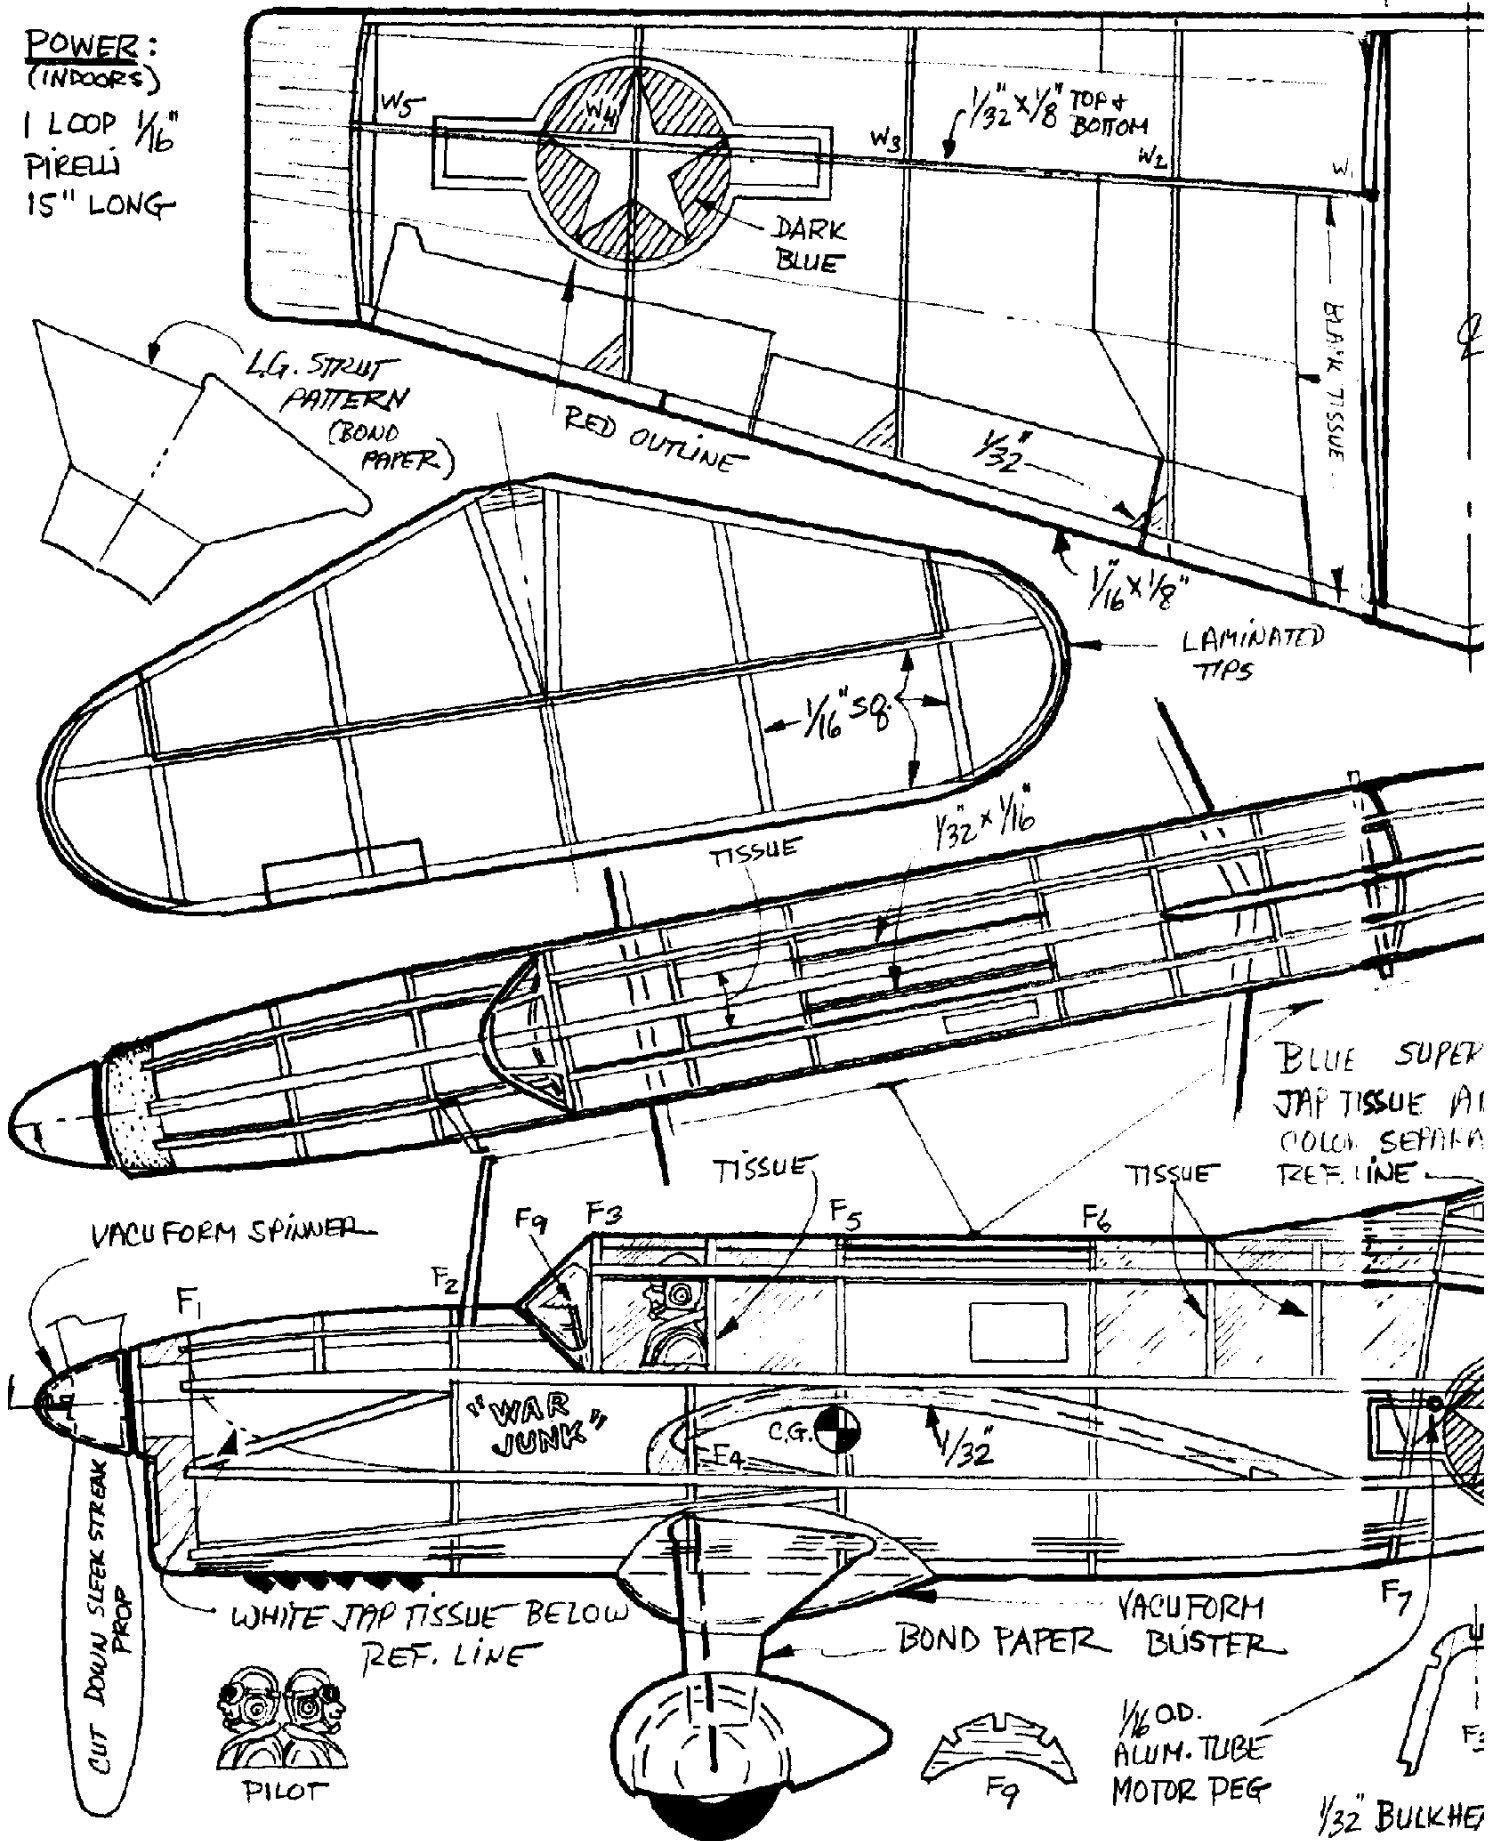

POWER:
(INDOORS)

1 LOOP $\frac{1}{16}$ "
PIRELLI
15" LONG

PEANUT SCALE
 CURTISS 503C-1 "SEAGULL"
 BY PRES BRUNING - 10 JUNE '74