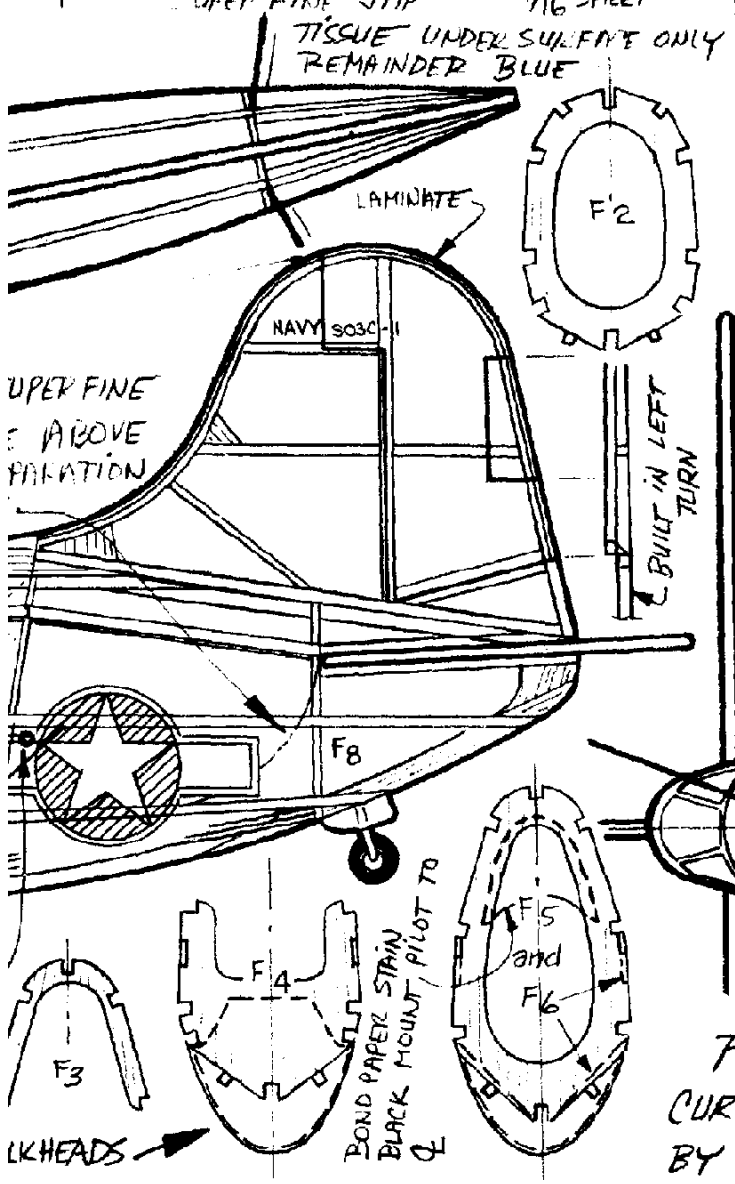

POWER:
(INDOORS)

1 LOOP $\frac{1}{16}$ "
PIRELLI
15" LONG

PEANUT SCALE
 CURTISS 503C-1 "SEAGULL"
 BY PRES BRUNING - 10 JUNE '74