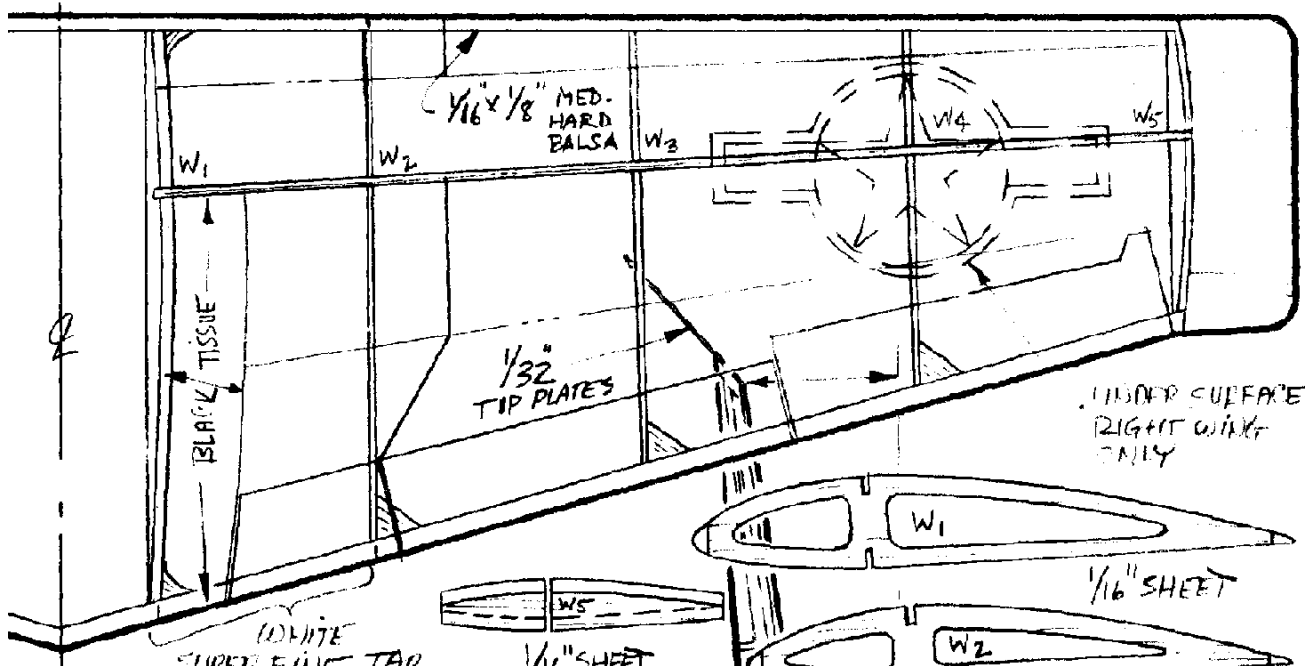

POWER:
(INDOORS)

1 LOOP $\frac{1}{16}$ "
PIRELLI
15" LONG

PEANUT SCALE
 CURTISS 503C-1 "SEAGULL"
 BY PRES BRUNING - 10 JUNE '74