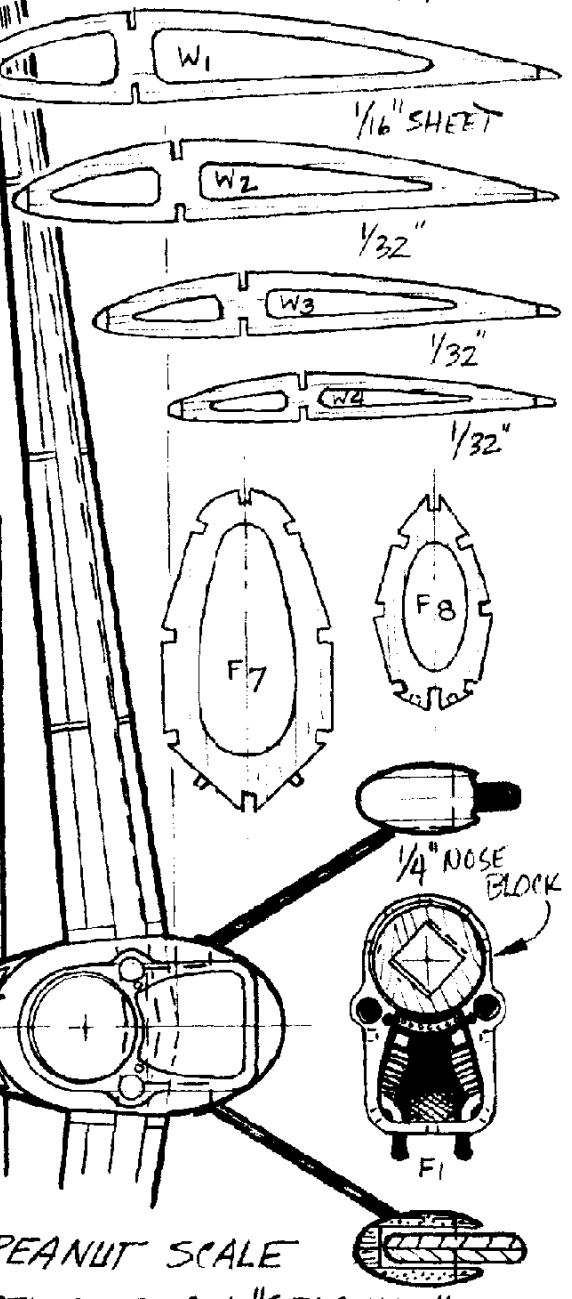

POWER:
(INDOORS)

1 LOOP $\frac{1}{16}$ "
PIRELLI
15" LONG

PEANUT SCALE
 CURTISS 503C-1 "SEAGULL"
 BY PRES BRUNING - 10 JUNE '74